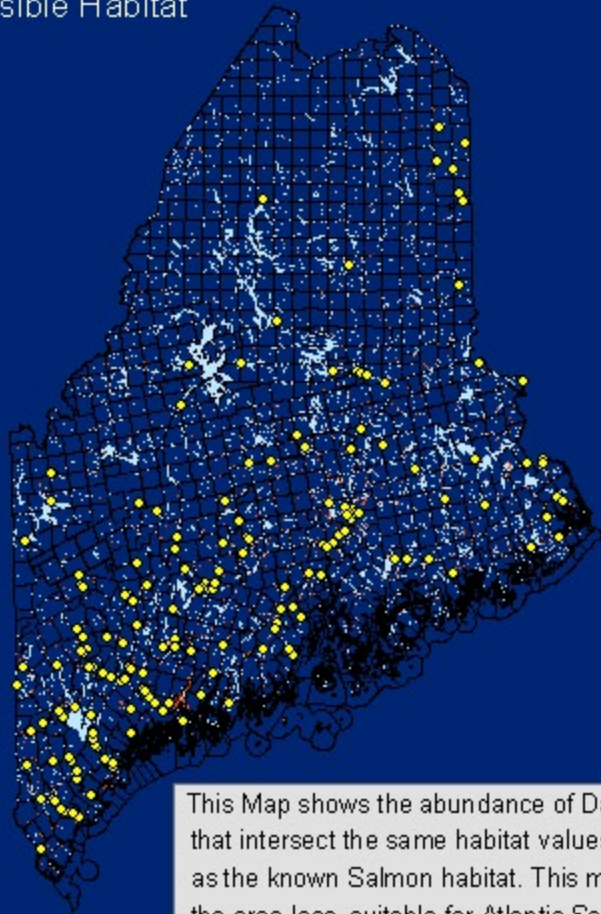

# Favorable Atlantic Salmon Habitat

Possible Habitat

This Map shows the abundance of Dams that intersect the same habitat values as the known Salmon habitat. This makes the area less suitable for Atlantic Salmon

Known Habitat

This Map shows the location of know ideal Atlantic Salmon habitat located in Maine's river systems

## Legend

- Town Lines
- ◆ Dams

## Legend

- Town Lines
- ◆ Dams
- Salmon Habitat
- Rivers

The Map was generated by Chris Coates & Andrew Brown using ARC 9 software on April 30th, 2007