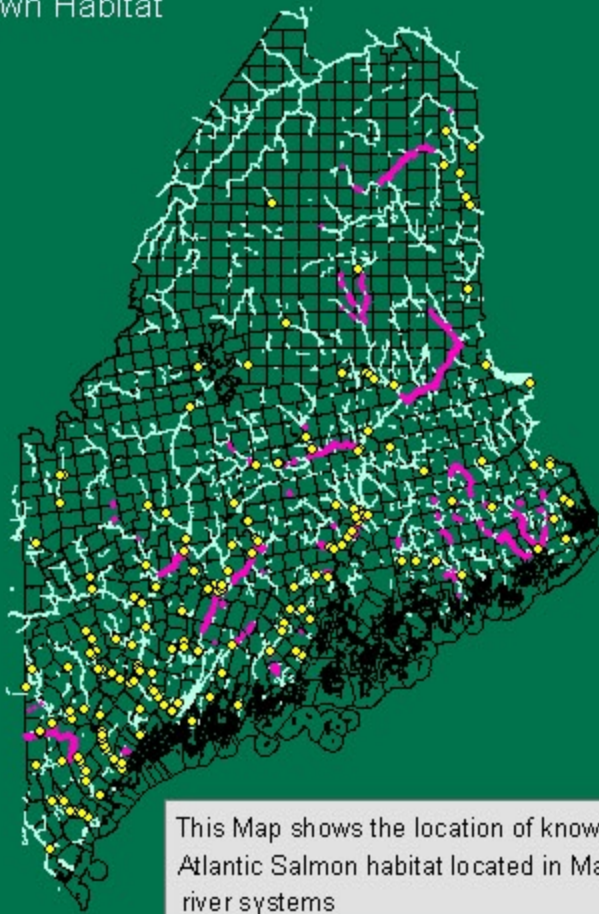

# Favorable Atlantic Salmon Habitat

Possible Habitat

This Map shows the abundance of Dams that intersect the same habitat values as the known Salmon habitat. This makes the area less suitable for Atlantic Salmon

Known Habitat

This Map shows the location of know ideal Atlantic Salmon habitat located in Maine's river systems

## Legend

- Town Lines
- ◆ Dams

## Legend

- Town Lines
- ◆ Dams
- Salmon Habitat
- Rivers

The Map was generated by Chris Coates & Andrew Brown using ARC 9 software on April 30th, 2007